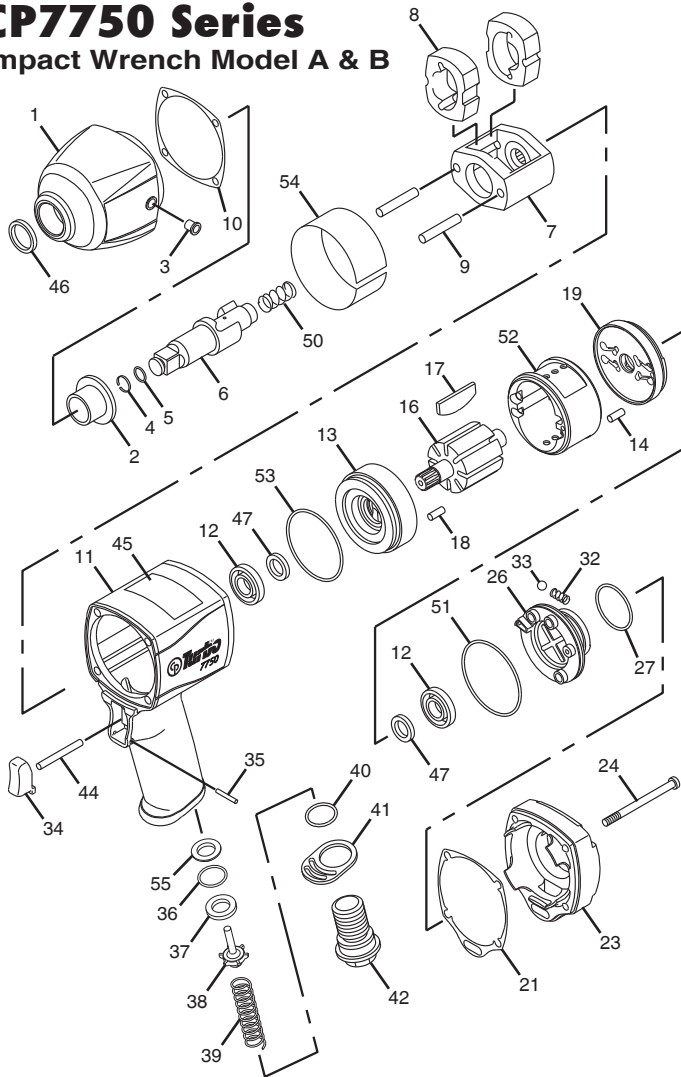

CP7750 Series

Impact Wrench Model A & B

Index No.	Part No.	Description	No. Req'd.
1	CA158178	Clutch Housing	1
2	CA158133	Clutch Housing Bushing	1
3	C102507	Plug-Pipe	1
4	CA088097	Socket Ret. Ring	1
5	P083071	O-Ring (-011)	1
6	CA148609	1/2" Anvil Assembly(Incl: Index Nos. 4 & 5)	1
	CA148629	1/2" Ext Anvil Assembly(Incl: Index Nos. 4 & 5)	
7	CA155733	Cage-Clutch	1
8	CA155055	Dog	2
9	CA158036	Pin-Clutch	2
10	CA158125	Clutch Housing Gasket	1
11	CA158175	Motor Housing w/Overmold	1
12	C066342	Ball Bearing	2
13	CA158127	Front End Plate	1
14	C089721	Spring Pin	1
16	CA158116	Rotor	1
17	8940158325	Rotor Blade Set (8)	1
18	8940158623	Spring Pin	1
19	CA158128	Rear End Plate	1
21	CA158126	Back Cap Gasket	1
23	CA158119	Back Cap	1
24	CA158039	Torx Screw	4
26	CA158130	Switch	1
27	8940158323	O-Ring	1
32	8940158883	Spring	1
33	S008613	Steel Ball	1
34	8940158538	Trigger	1
35	CA144836	Spring Pin	1
36	CA149096	O-Ring	1
37	C139037	Valve Seat	1
38	CA156876	Valve	1
39	CA142464	Valve Spring	1
40	8940158319	O-Ring	1
41	CA158124	Deflector	1
42	CA158120	Inlet Bushing	1
44	8940158622	Pin Throttle Push	1
45	8940158321	Warning Label /Nameplate CP7750	1
	8940158428	Warning Label /Nameplate CP7750-2	1
46	8940158589	Seal-Clutch (Model A)	1
47	CA087513	Seal-Oil (Model A)	1
50	CA154959	Spring	1
51	8940158324	O-Ring	1
52	8940158848	Liner	1
53	8940158322	O-Ring	1
54	CA154960	Sleeve-Steel	1
55	CA149095	Spacer	1

Tune-Up Kit (Model A)
 8940158371 (Incl: Index Nos. 4, 5, 10, 17, 21, 27, 32, 33, 36, 37, 40, 46 & 47)

Repair Kit (CP7750 Model A)
 8940158372 (Incl: Index Nos. 6, 8, 9, 10, 17, 21, 27, 29, 32, 33, 36, 37, 39, 40, 46 & 47)

Repair Kit (CP7750-2 Model A)
 8940158373 (Incl: Index Nos. 6, 8, 9, 10, 17, 21, 27, 32, 33, 36, 37, 39, 40, 46 & 47)