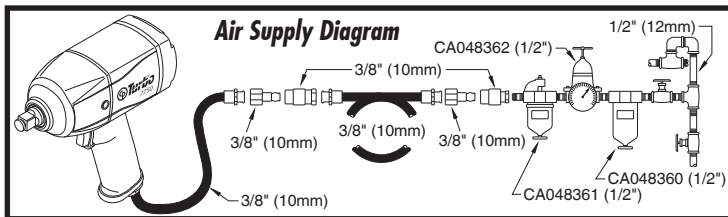

CP7750 Series

Impact Wrench Model A & B

Index No.	Part No.	Description	No. Req'd.
1	CA158178	Clutch Housing	1
2	CA158133	Clutch Housing Bushing	1
3	C102507	Plug-Pipe	1
4	CA088097	Socket Ret. Ring	1
5	P083071	O-Ring (-011)	1
6	CA148609	1/2" Anvil Assembly(Incl: Index Nos. 4 & 5)	1
	CA148629	1/2" Ext Anvil Assembly(Incl: Index Nos. 4 & 5)	
7	CA155733	Cage-Clutch	1
8	CA155055	Dog	2
9	CA158036	Pin-Clutch	2
10	CA158125	Clutch Housing Gasket	1
11	CA158175	Motor Housing w/Overmold	1
12	C066342	Ball Bearing	2
13	CA158127	Front End Plate	1
14	C089721	Spring Pin	1
16	CA158116	Rotor	1
17	8940158325	Rotor Blade Set (8)	1
18	8940158623	Spring Pin	1
19	CA158128	Rear End Plate	1
21	CA158126	Back Cap Gasket	1
23	CA158119	Back Cap	1
24	CA158039	Torx Screw	4
26	CA158130	Switch	1
27	8940158323	O-Ring	1
32	8940158883	Spring	1
33	S008613	Steel Ball	1
34	8940158538	Trigger	1
35	CA144836	Spring Pin	1
36	CA149096	O-Ring	1
37	C139037	Valve Seat	1
38	CA156876	Valve	1
39	CA142464	Valve Spring	1
40	8940158319	O-Ring	1
41	CA158124	Deflector	1
42	CA158120	Inlet Bushing	1
44	8940158622	Pin Throttle Push	1
45	8940158321	Warning Label /Nameplate CP7750	1
	8940158428	Warning Label /Nameplate CP7750-2	1
46	8940158589	Seal-Clutch (Model A)	1
47	CA087513	Seal-Oil (Model A)	1
50	CA154959	Spring	1
51	8940158324	O-Ring	1
52	8940158848	Liner	1
53	8940158322	O-Ring	1
54	CA154960	Sleeve-Steel	1
55	CA149095	Spacer	1