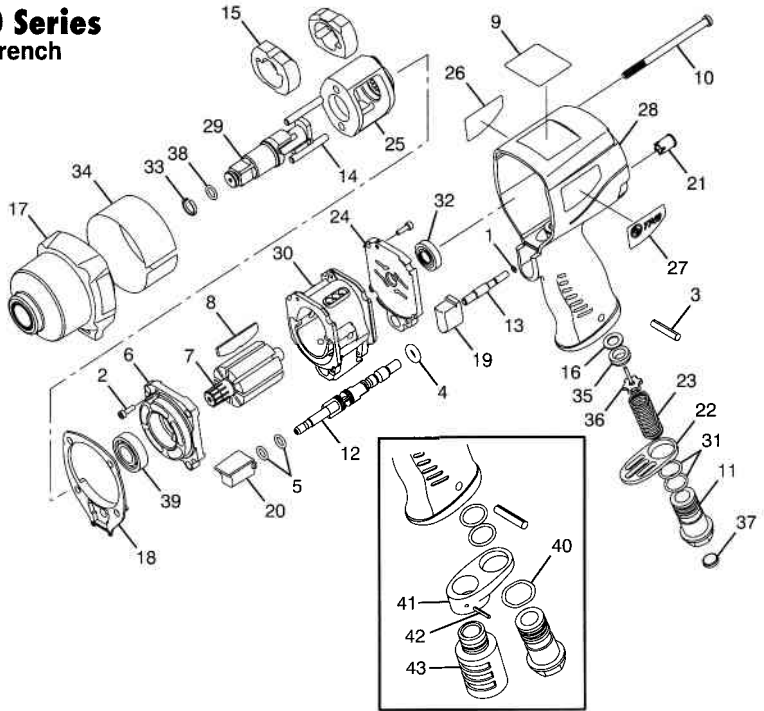

CP7740 Series Impact Wrench

Index No.	Part No.	Description	No. Req'd.	Index No.	Part No.	Description	No. Req'd.
1	280163	O-Ring	1	28	8940163012	Handle Assembly	1
2	6156161270	Hex. Screw	4	29	8940163013	1/2" Anvil Assembly (Incl: Index Nos. 33 & 38)	1
3	6156371750	Pin Spring	1		<u>8940163014</u>	1/2" Ext. Anvil Assembly (Incl: Index Nos. 33 & 38)	
4	6156582940	O-Ring	1	30	8940163025	Liner	1
5	6156582950	O-Ring	2	31	C055373	O-Ring	2
6	8940158496	Front End Plate	1	32	C075878	Rear Bearing	1
7	8940158499	Rotor	1	33	CA088097	Ring-Socket Retainer	1
8	8940162331	Blade-Rotor Set (8)	1	34	CA154960	Sleeve-Steel	1
9	8940158512	Warning Label/Nameplate CP7740	1	35	CA158017	Valve-Seat	1
	8940158513	Warning Label/Nameplate CP7740-2		36	CA158018	Valve	1
	8940163027	Warning Label/Nameplate CP7740Q		37	M155385	Screen-Air	1
	8940163028	Warning Label/Nameplate CP7740Q-2		38	P083071	O-Ring	1
10	8940158514	Torx Screw	4	39	S083790	Front Bearing	1
11	8940158515	Inlet Bushing	1	40	8940163044	Wave Spring	1
12	8940158520	Reverse Valve	1	41	8940163029	Exhaust Quiet	1
13	8940158522	Trigger Pin	1	42	2050261223	Pin Spring	1
14	8940158523	Pin	2	43	8940163037	Silencer Kit	1
15	8940158578	Dog	2				
16	8940162312	Washer	1				
17	8940162427	Clutch Housing Assembly	1				
18	8940162428	Gasket	1				
19	8940162430	Trigger	1				
20	8940162431	Reverse Button	1				
21	8940162432	Forward Button	1				
22	8940162433	Exhaust Deflector	1				
23	8940162434	Valve Spring	1				
24	8940162658	Rear End Plate	1				
25	8940162822	Cage	1				
26	8940162951	Right Decal CP7740	1				
27	8940162952	Left Decal CP7740	1				

Tune-Up Kit
8940162408 (Incl: Index 1, 4, 5, 8, 18, 31, 33, 35, 38)

Repair Kit CP7740
8940162410 (Incl: Index 8, 14, 15, 18, 29, 35)

Repair Kit CP7740-2
8940163047 (Incl: Index 8, 14, 15, 18, 29 (Ext Anvil), 35)

Muffler Kit
8940163038 (Incl: Index 42, 43)

Muffler Retro Fit Kit
8940163045 (Incl: Index 40, 41, 42, 43)

Tool Cover
8940163046