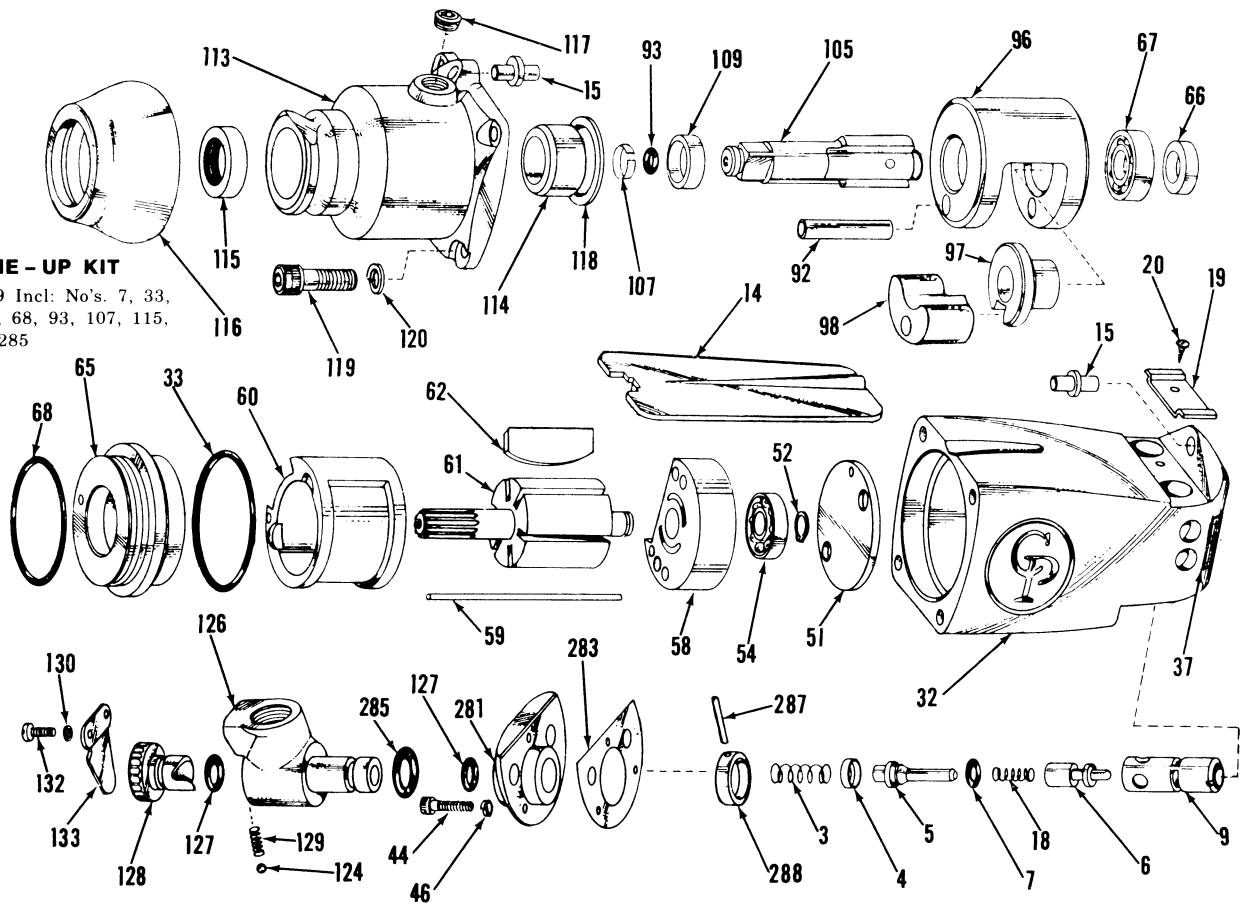

CP-720 Model C and M D and N

AIR WRENCH 3/8" square drive

TUNE - UP KIT

CA-051509 Incl. No's. 7, 33, 51, 62, 66, 68, 93, 107, 115, 127, 283, 285

Index No.	CP Part No.	Description	No. Req'd
3	S-018467	Spring-Valve	2
4	CA-094885	Retainer-"O" Ring	2
5	KF-128830	Valve-Throttle	2
6	KF-128832	Plunger-Valve	2
7	P-089268	"O" Ring	1
9	KF-129212	Bushing-Throttle Valve	2
14	KF-128827	Lever-Throttle	1
15	CA-092069	Pin-Throttle Lever	2
18	S-012183	Spring-Plunger	2
19	CA-092084	Plate-Retainer	1
20	P-081333	Screw-Self Tapping	1
32	KF-128838	Motor Housing (Incl. Index No. 9)	1
33	C-084715	"O" Ring	1
37	KF-128837	Plate-Name	1
44	CA-092098	Screw-Allen	3
46	S-025071	Lockwasher	3
51	KF-128833	Plate-Motor Seal	1
52	S-082845	Ring-Truarc Retaining	1
54	S-065412	Bearing-Ball	1
58	KF-124222	Plate-Rear End	1
59	CA-094316	Dowel-Liner	1
60	KF-124224	Liner	1
61	KF-124225	Rotor	1
62	CA-094246	Blade Set-Rotor	1
65	C-041611	Plate-Front End	1
66	C-042233	Seal-Oil	1
67	C-075878	Bearing-Ball	1
68	C-042234	"O" Ring	1
92	KF-136449	Pin-Clutch Dog	1

Index No.	CP Part No.	Description	No. Req'd
93	CA-119716	"O" Ring	1
96	KF-136450	Cage-Clutch Dog	1
97	KF-136129	Cam-Clutch Dog	1
98	KF-136131	Dog-Clutch	1
105	KF-136451	Shank-Anvil (3/8" Sq. Drive) (Incl. Index No's. 93 & 107)	1
107	CA-092093	Retainer-Socket	1
109	KF-136452	Bushing-Dog Cage	1
113	KF-127228	Housing-Clutch (Incl. 114, 115)	1
114	KF-129209	Bushing-Clutch Housing	1
115	C-043739	Seal-Oil	1
116	CA-092063	Shield-Housing	1
117	C-102507	Plug-Oiler	1
118	KF-129210	Washer-Thrust	1
119	C-078984	Screw-Allen Cap	4
120	C-010510	Lockwasher	4
124	S-000821	Ball-Steel	1
126	KF-124248	Body-Regulator	1
127	P-083071	"O" Ring	2
128	KF-124250	Valve-Regulator	1
129	KF-124251	Spring-Regulator	1
130	G-115473	Lockwasher	2
132	CA-046428	Screw-Self Tapping	2
133	KF-124254	Cap-Regulator Valve	1
281	KF-128824	Cover-Swivel	1
283	KF-128829	Gasket-Swivel Cover	1
285	CA-083354	"O" Ring	1
287	CA-096840	Pin-Spirol	1
288	KF-124259	Collar-Swivel	1