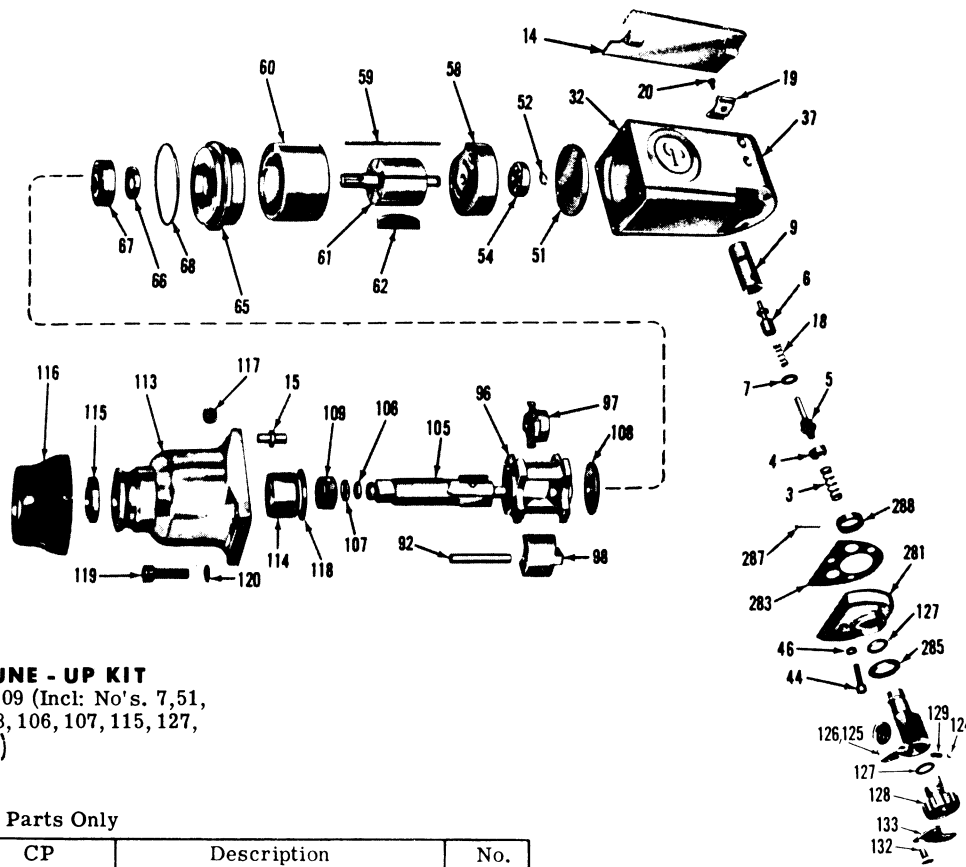

CP-720 Model B

AIR WRENCH 3/8" square drive

TUNE - UP KIT

CA-051509 (Incl: No's. 7,51, 62, 66, 68, 106, 107, 115, 127, 283, 285)

Spare Parts Only

Index No.	CP Part No.	Description	No. Req'd.
3	S-018467	Spring-Valve	2
4	CA-094885	"O" Ring-Retainer	2
5	CA-092072	Valve-Throttle	2
6	KF-128832	Plunger-Valve	2
7	P-089268	"O" Ring	2
9	CA-092073	Bushing-Throttle Valve	2
14	CA-092062	Lever-Throttle	1
15	CA-092069	Pin-Throttle Lever	2
18	S-012183	Spring-Plunger	2
19	CA-092084	Plate-Retainer	1
20	P-081333	Screw-Self Tapping	1
32	CA-092055	Motor Housing (Incl: Index No. 9)	1
37	CA-094224	Plate-Name	1
44	CA-092098	Screw-Allen	3
46	S-025071	Lockwasher	3
51	CA-094315	Plate-Motor Seal	1
52	S-082845	Ring-Truarc Retaining	1
54	S-065412	Bearing-Ball	1
58	CA-092058	Plate-Rear End	1
59	CA-094316	Pin	1
60	C-041601	Liner	1
61	CA-045296	Rotor	1
62	CA-094246	Blade Set-Rotor (6)	1
65	C-041611	Plate-Front End	1
66	C-042233	Seal-Oil	1
67	C-075878	Bearing-Ball	1
68	C-042234	"O" Ring	1
92	CA-045292	Pin-Clutch Dog	2
96	CA-045295	Cage-Clutch Dog	1
97	CA-045298	Cam-Clutch Dog	1
98	CA-045297	Dog-Clutch	2